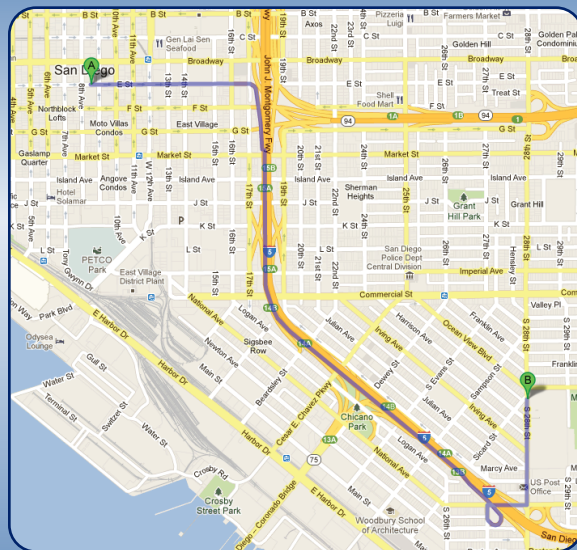

- The Central Library's collection will be unavailable during the closure.
- Items may be returned to any City library location. During the closure, the book drop will remain open at the current Central Library located at 820 E Street, San Diego, CA 92101.
- Nearby or convenient branches include the Logan Heights, Valencia Park/Malcolm X, Mission Hills, Mission Valley, North Park & University Heights Branch locations.
- Items placed on hold for pickup at the Central Library may be picked up at the Logan Heights Branch or other preferred branches.
- To renew materials call 619-236-5800 and follow the prompts.
- See website <http://www.sandiegolib.org> for more information.

CLOSEST BRANCH

Logan Heights Branch

567 So. 28th St.
San Diego, CA 92113
619.533.3968

DIRECTIONS

I-5 South
Exit 28th St. towards National Ave.
Keep right at fork
Turn right on National Ave.
Turn left on S. 28th St.
Destination on right